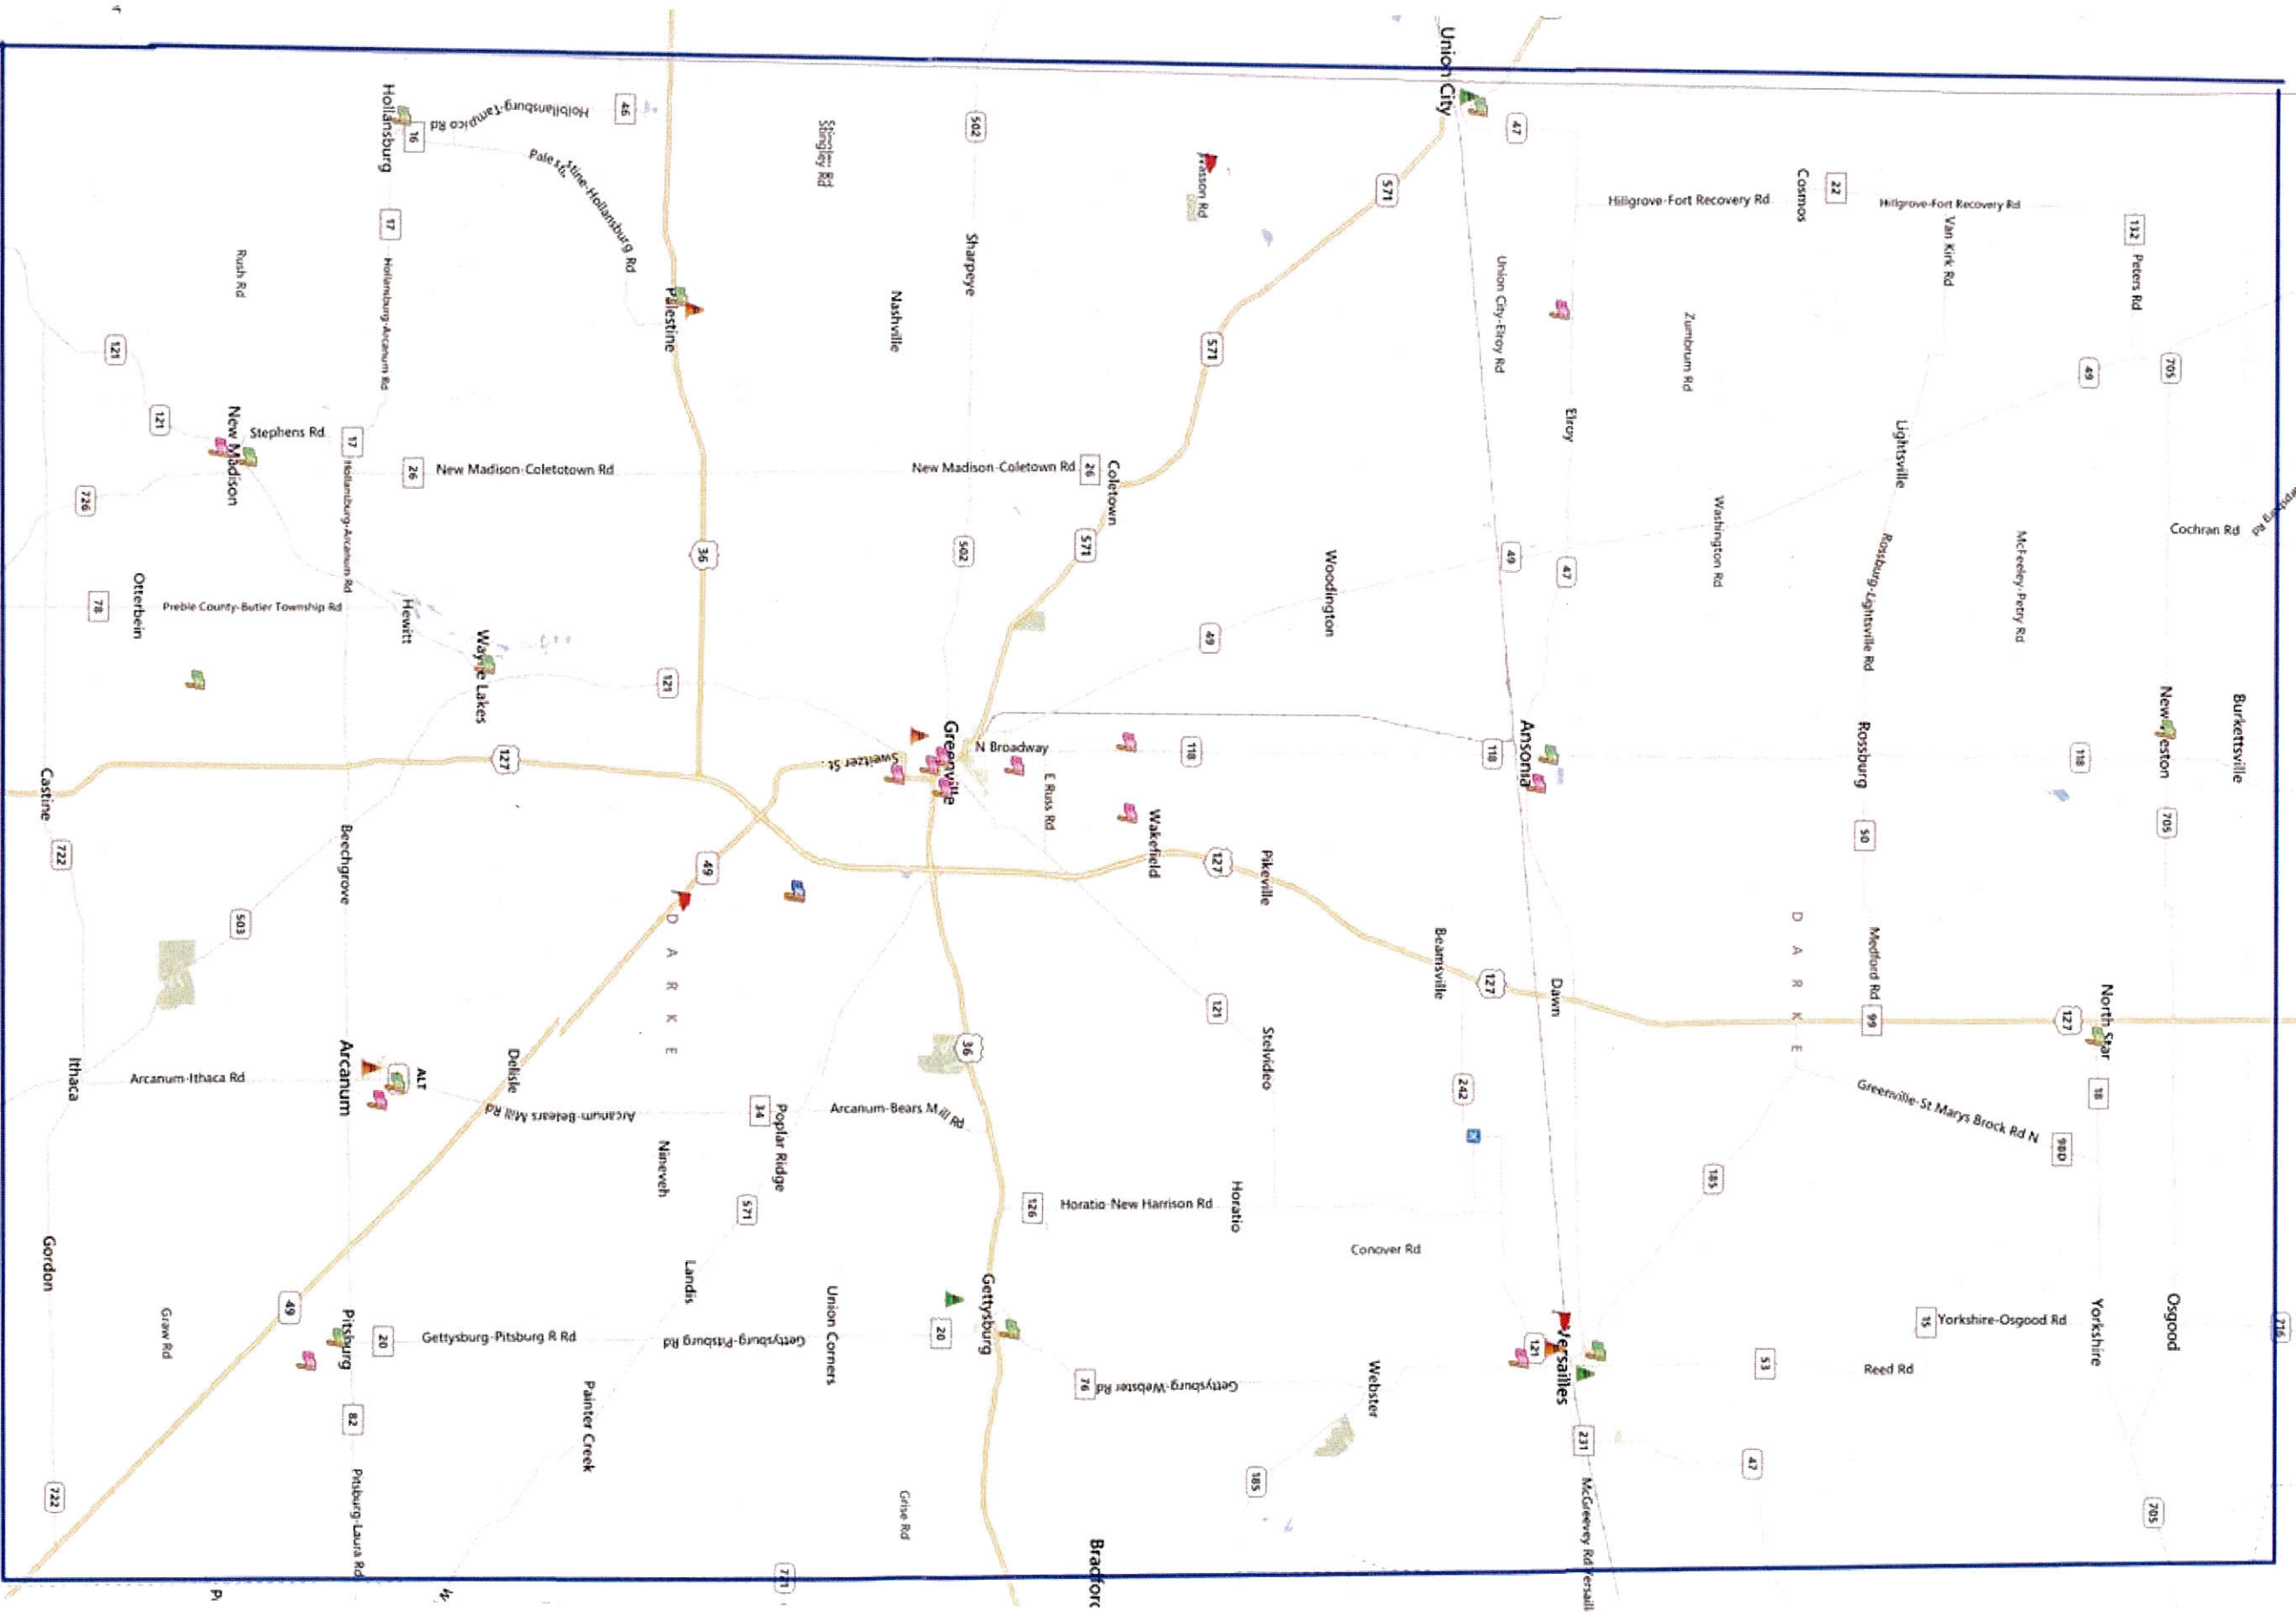

Appendix E

District Map

- Recycling Drop Boxes**
- Village of Arcanum
 - Village of Ansonia
 - Village of Gettysburg
 - Village of Hollansburg
 - Village of Palestine
 - Village of Pittsburg
 - Village of New Madison
 - Village of New Weston
 - Village of Union City
 - Village of North Star
 - Butler Twp
 - Wayne Twp
 - Rumpke Transfer Station

- School Recycling Drop Boxes**
- Arcanum-Butler
 - Ansonia Local Schools
 - Anthony Wayne School
 - Greenville City Schools (5)
 - Franklin Monroe School
 - Mississinawa Local School
 - Versailles Exempted School
 - St Mary's Catholic School
 - Tri-Village Local School

- Transfer Station**
- Rumpke Consolidate Companies
- Compost Facilities**
- Village of Versailles
 - Fitzwater Tree Service
 - Fresh Aire Farms

- Scrap Yards/Material Processors**
- I Shot Services
 - Smith's Pallets
 - Union City Recycling
- Curbside**
- City of Greenville
 - Village of Arcanum
 - Village of Palestine
 - Village of Versailles